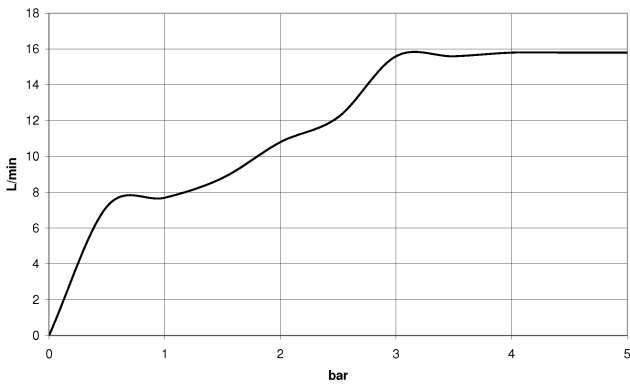

Hand shower - Chrome

IMO

28 017 979

28 017 979

mm [inches]

Flow rate chart

Certificates

DVGW_DW-
6517DN0129.