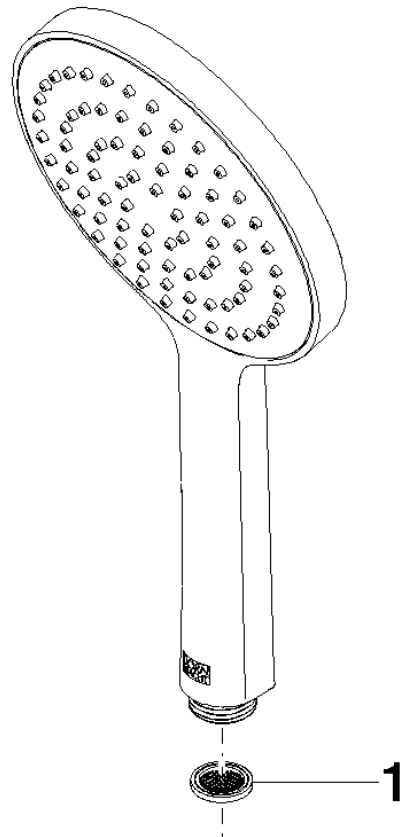

28 017 979

- COMPACT RAIN, max. flow rate 15 l/min (at 3 bar)
- with anti-scale system
- spray head Ø 130 mm
- 1/2" connection

Intrinsic protection against back flow.

Fits: IMO, LULU, MADISON, MEM, TARA, CL.1, LISSÉ, VAIA, META, CYO

	Chrome	28 017 979-00
	Chrome	28 017 979-00 0010
	Brushed Platinum	28 017 979-06 0010
	Brushed Platinum	28 017 979-06
	Platinum	28 017 979-08 0010
	Platinum	28 017 979-08
	Dark Chrome	28 017 979-19
	Dark Chrome	28 017 979-19 0010
	Light Gold	28 017 979-26 0010
	Light Gold	28 017 979-26
	Brushed Light Gold	28 017 979-27 0010
	Brushed Light Gold	28 017 979-27
	Brushed Durabrass (23kt Gold)	28 017 979-28
	Brushed Durabrass (23kt Gold)	28 017 979-28 0010
	Matte Black	28 017 979-33
	Matte Black	28 017 979-33 0010
	Brushed Bronze	28 017 979-42 0010
	Brushed Bronze	28 017 979-42
	Brushed Champagne (22kt Gold)	28 017 979-46 0010
	Brushed Champagne (22kt Gold)	28 017 979-46
	Champagne (22kt Gold)	28 017 979-47
	Champagne (22kt Gold)	28 017 979-47 0010
	Brushed Chrome	28 017 979-93
	Brushed Chrome	28 017 979-93 0010
	Brushed Dark Platinum	28 017 979-99
	Brushed Dark Platinum	28 017 979-99 0010

Hand shower - Chrome

IMO

28 017 979

28 017 979

mm [inches]

Flow rate chart

Certificates

DVGW_DW-
6517DN0129.

LGA_29983.

WRAS_2009011.

28 017 979

Spare parts list

No.	Item Number	Name	Quantity used	Delivery time
1	09 23 01 039 90	sieve	1	2