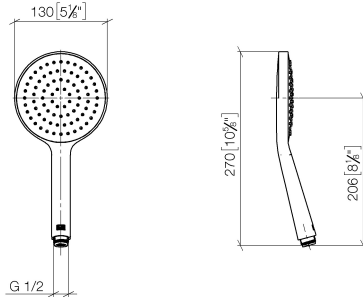

28 017 979

- COMPACT RAIN, max. flow rate 15 l/min (at 3 bar)
- with anti-scale system
- spray head Ø 130 mm
- 1/2" connection

Intrinsic protection against back flow.

Fits: IMO, LULU, MADISON, MEM, TARA, CL.1, LISSÉ, VAIA, META, CYO

	Chrome	28 017 979-00
	Chrome	28 017 979-00 0010
	Brushed Platinum	28 017 979-06 0010
	Brushed Platinum	28 017 979-06
	Platinum	28 017 979-08 0010
	Platinum	28 017 979-08
	Dark Chrome	28 017 979-19
	Dark Chrome	28 017 979-19 0010
	Light Gold	28 017 979-26 0010
	Light Gold	28 017 979-26
	Brushed Light Gold	28 017 979-27 0010
	Brushed Light Gold	28 017 979-27
	Brushed Durabrass (23kt Gold)	28 017 979-28
	Brushed Durabrass (23kt Gold)	28 017 979-28 0010
	Matte Black	28 017 979-33
	Matte Black	28 017 979-33 0010
	Brushed Bronze	28 017 979-42 0010
	Brushed Bronze	28 017 979-42
	Brushed Champagne (22kt Gold)	28 017 979-46 0010
	Brushed Champagne (22kt Gold)	28 017 979-46
	Champagne (22kt Gold)	28 017 979-47
	Champagne (22kt Gold)	28 017 979-47 0010
	Brushed Chrome	28 017 979-93
	Brushed Chrome	28 017 979-93 0010
	Brushed Dark Platinum	28 017 979-99
	Brushed Dark Platinum	28 017 979-99 0010

Hand shower - Chrome

IMO

28 017 979

28 017 979

mm [inches]

Flow rate chart

Certificates

DVGW_DW-
6517DN0129.